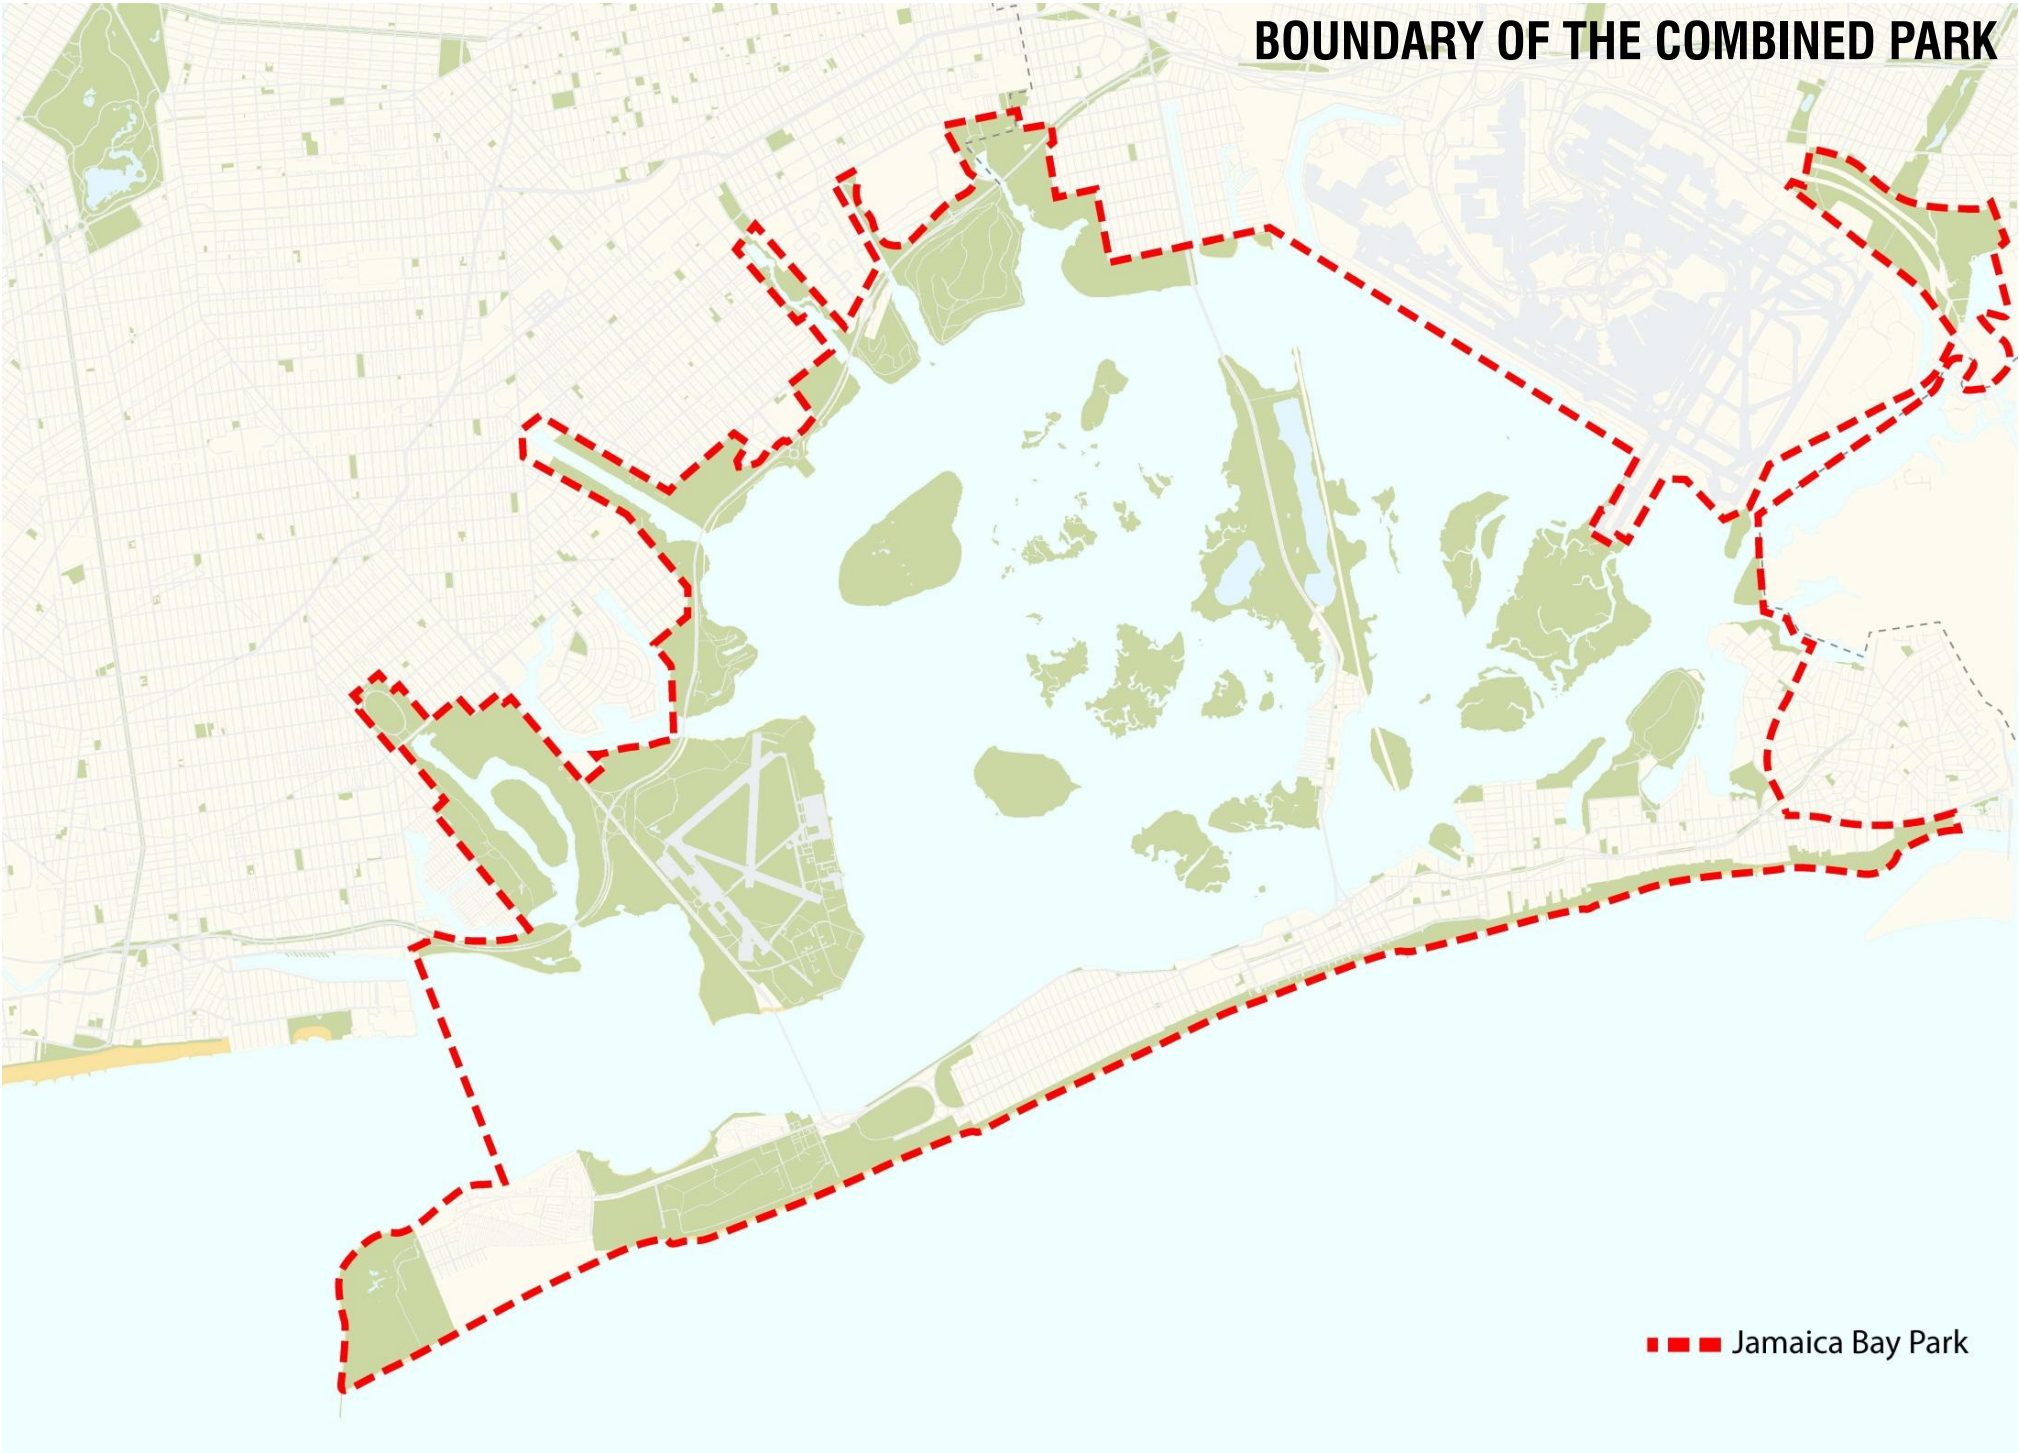

Silver High

Rockaway Community Park

Marine Park

Four Sparrows Marsh

Subway Islands

Dubos Point Wildlife Sanctuary

Bayswater Park

Floyd Bennett Field

Little Egg  
Big Egg

Broad Channel American Park

Brant Point Wildlife Sanctuary

Thursby Basin Park

Seagirt Avenue Wetlands

Plumb Beach

Beach Channel Park

Tribute Park

Rockaway Beach and Boardwalk

Jacob Riis Park

Fort Tilden

Breezy Point

# BOUNDARY OF THE COMBINED PARK

■ ■ ■ Jamaica Bay Park